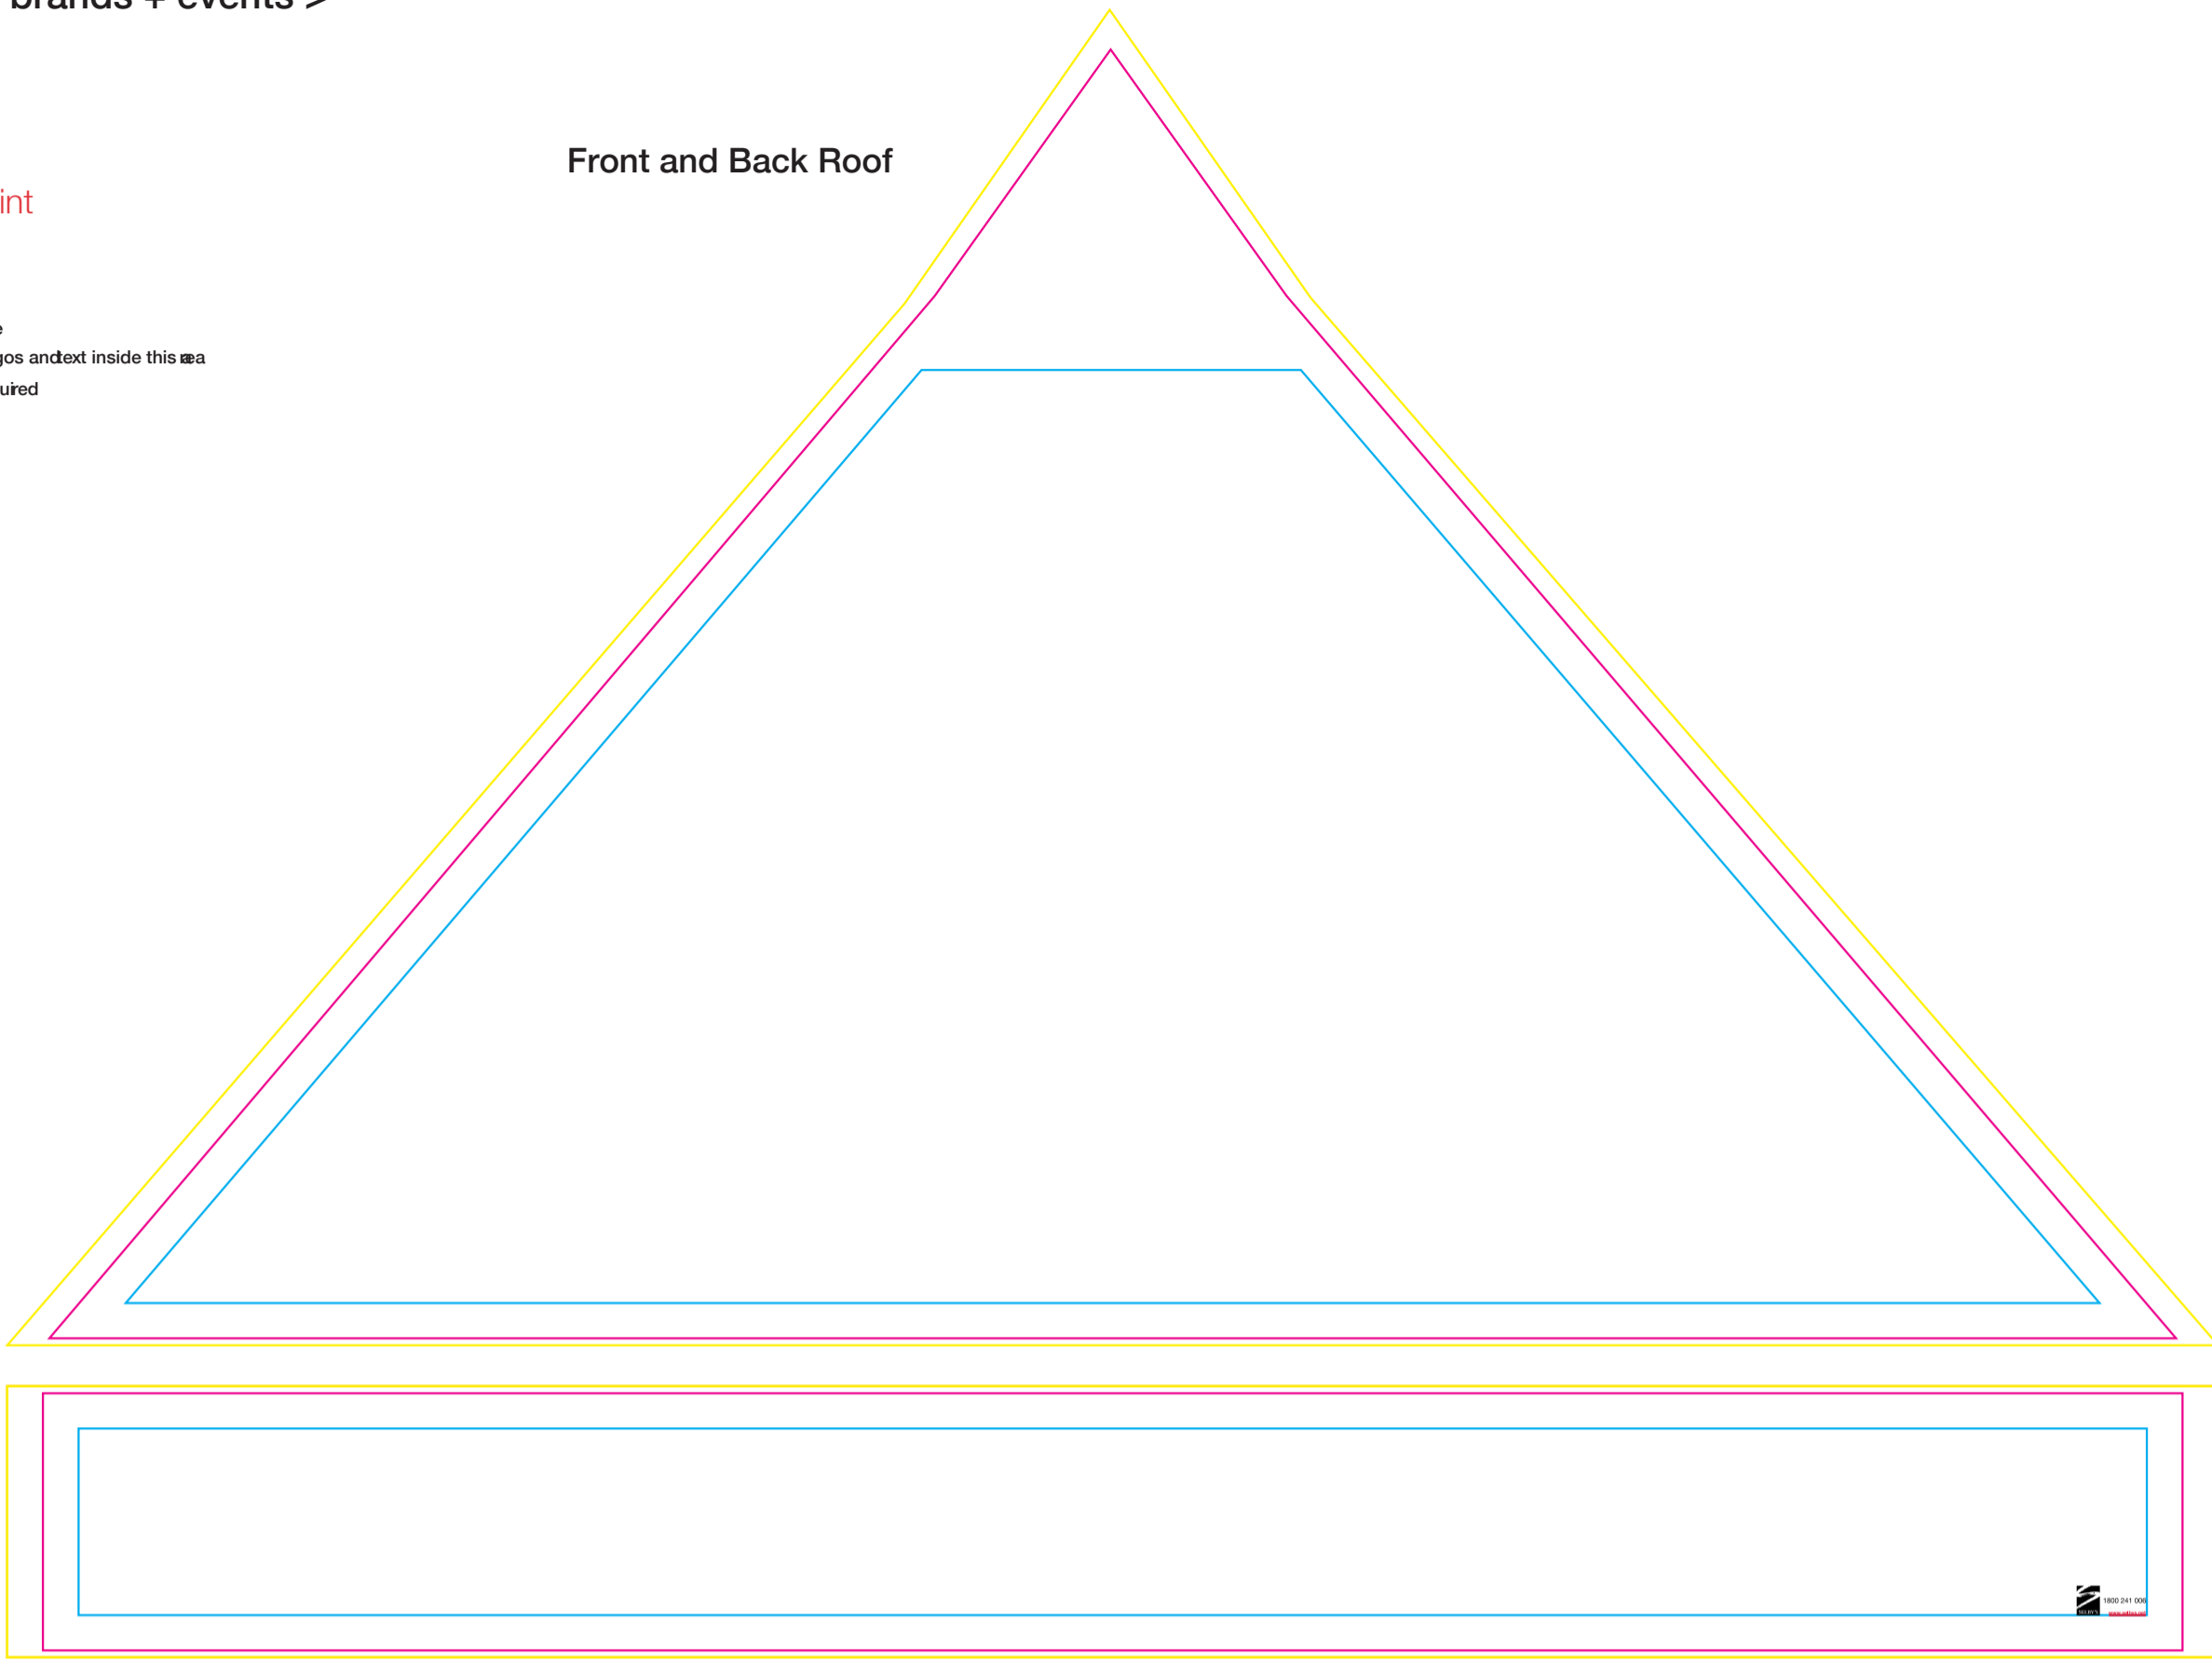

3x3 metre marquee roof
template @ 10% of final print

- Represents Final Edge
- Keep all important logos and text inside this area
- Represents Bleed Required

Front and Back Roof

Left and Right Side Roof